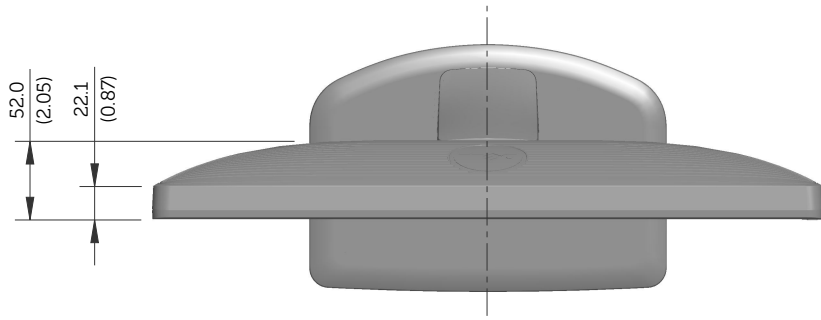

E1913S Outline Dimensions

Norminal Dimensions
Unit:mm(inch)

Back view of Monitor without stand

E1913 Outline Dimensions

Nominal Dimensions
Unit: mm (inch)

Back view of Monitor without stand

E2213 Outline Dimensions

Nominal Dimensions
Unit: mm (inch)

Back view of Monitor without stand